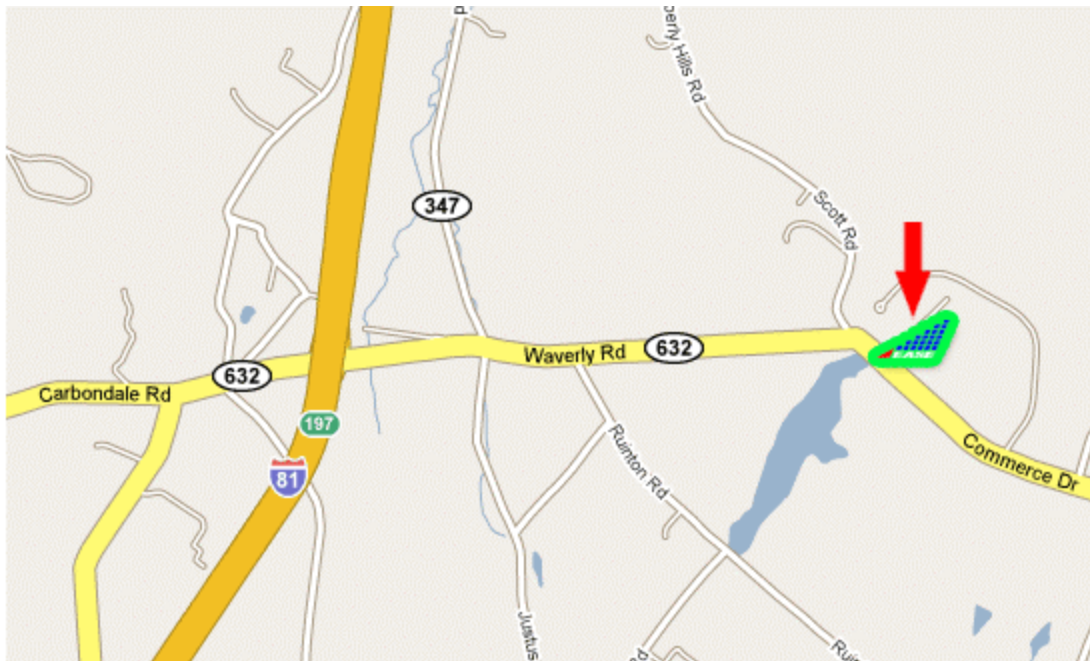

### From Interstate 81 North:

Take Interstate 81 N to Exit 197 Waverly. At the end of the off ramp, turn right onto Route 632 East. Drive approximately 1.0 mile (past the Times Tribune building). Immediately after a sharp right hand turn, the EASE building is on your left. It is the large brick building across from the pond. Turn left into the driveway and park in the back of the building on the left.

### From Interstate 81 South:

Take Interstate 81 S to Exit 197 Waverly. At the end of the off ramp, turn left onto Route 632 East. Drive approximately 1.0 mile (past the Times Tribune building). Immediately after a sharp right hand turn, the EASE building is on your left. It is the large brick building across from the pond. Turn left into the driveway and park in the back of the building on the left.

### From Wilkes-Barre/Scranton Airport

Take Interstate 81 North to Exit 197 Waverly (approximately 20 miles). At the end of the off ramp, turn right onto Route 632 East. Drive approximately 1.0 mile (past the Times Tribune building). Immediately after a sharp right hand turn, the EASE building is on your left. It is the large brick building across from the pond. Turn left into the driveway and park in the back of the building on the left.